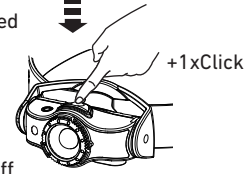

LEDLENSER MH3/MH4/MH5

MH3/MH4/MH5

○ White Mode

Low Power >5s <5s

Power

Off

MH4/MH5

● Red Mode

Red

Off

Advanced Focus System

Ledlenser GmbH & Co. KG

Kronenstrasse 5-7 • 42699 Solingen • Germany

Phone +49 212/5948-0 Fax +49 212/5948-200

info@ledlenser.com

ledlenser.com

New MH3_MH4_MH5_QUG
2023.05.22
1J12A0587